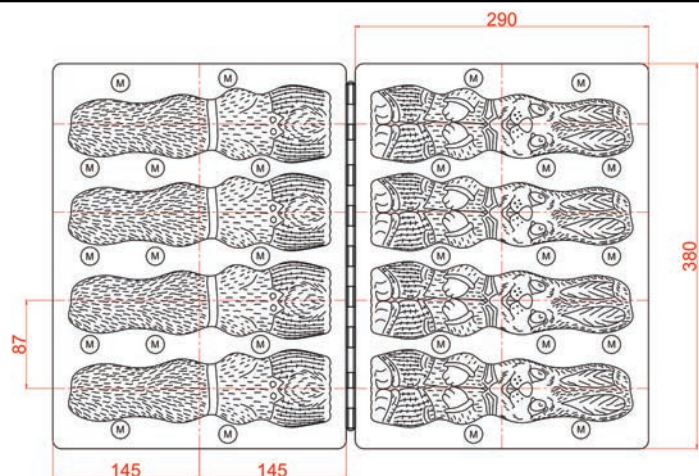

No : SP03

Weight : 588 gr
Size : 259*76*65 mm
Mould size : 380*290*30 mm
Layout : 1*4 / 4 pcs.
Dist. of cavities : 87 mm