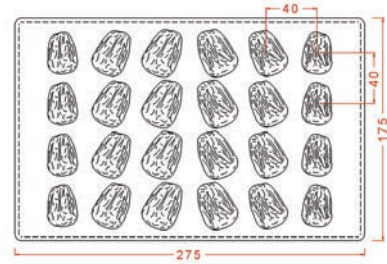

Weight : 10 - 14 - 16 gr
Size : 33*23*24 mm, 37*26*27 mm, 38*27*28 mm
Mould size : 275*175*25 mm
Layout : 4*6 / 24 pcs.
Dist. of cavities : 40*40 mm