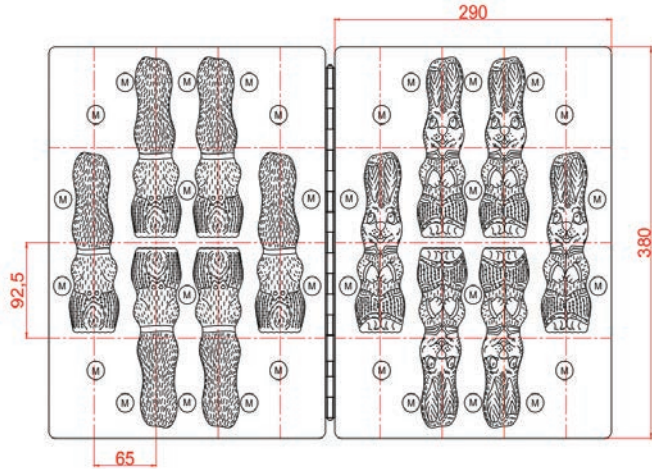

No : 930

Weight : 10 gr
 Size : Ø26*26 mm
 Mould size : 275*175*17 mm
 Layout : 4*7 / 28 pcs.
 Dist. of cavities : 35*40 mm

IMPLAST

Standard Chocolate Moulds

Spinning Moulds

Spinning Moulds

No : SP01

Weight : 175 gr
 Size : 175*52*45 mm
 Mould size : 380*290*30 mm
 Layout : 6 pcs.
 Dist. of cavities : 65*92,5 mm