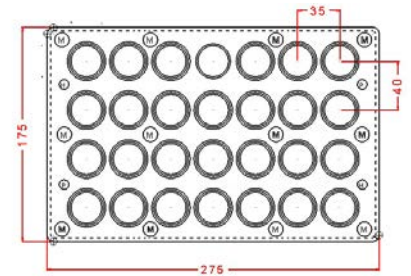

Double Moulds

No : 712

Weight : 8 gr
Size : Ø25*26 mm
Mould size : 275*175*24 mm
Layout : 4*7 / 28 pcs.
Dist. of cavities : 37*40 mm

No : 930

Weight : 10 gr
Size : Ø26*26 mm
Mould size : 275*175*17 mm
Layout : 4*7 / 28 pcs.
Dist. of cavities : 35*40 mm