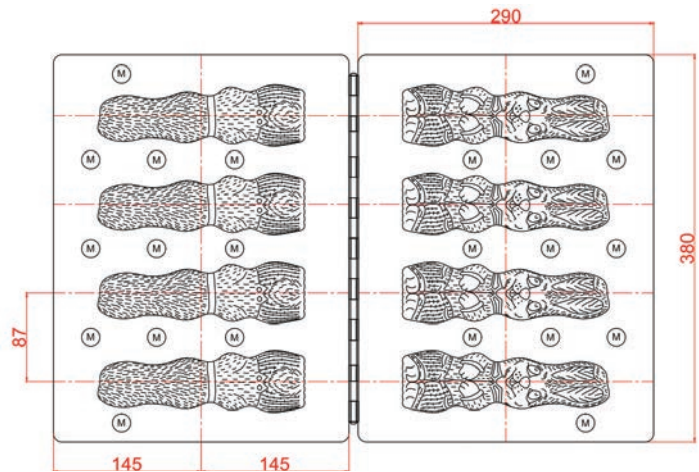

No : 930

Weight : 10 gr
 Size : Ø26*26 mm
 Mould size : 275*175*17 mm
 Layout : 4*7 / 28 pcs.
 Dist. of cavities : 35*40 mm

IMPLAST

Standard Chocolate Moulds

Spinning Moulds

Spinning Moulds

No : SP01

Weight : 175 gr
 Size : 175*52*45 mm
 Mould size : 380*290*30 mm
 Layout : 6 pcs.
 Dist. of cavities : 65*92,5 mm