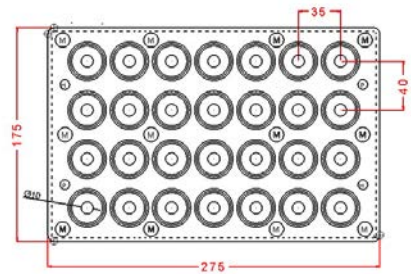

Double Moulds

No : 712

Weight : 8 gr
Size : Ø25*26 mm
Mould size : 275*175*24 mm
Layout : 4*7 / 28 pcs.
Dist. of cavities : 37*40 mm

No : 930

Weight : 10 gr
Size : Ø26*26 mm
Mould size : 275*175*17 mm
Layout : 4*7 / 28 pcs.
Dist. of cavities : 35*40 mm